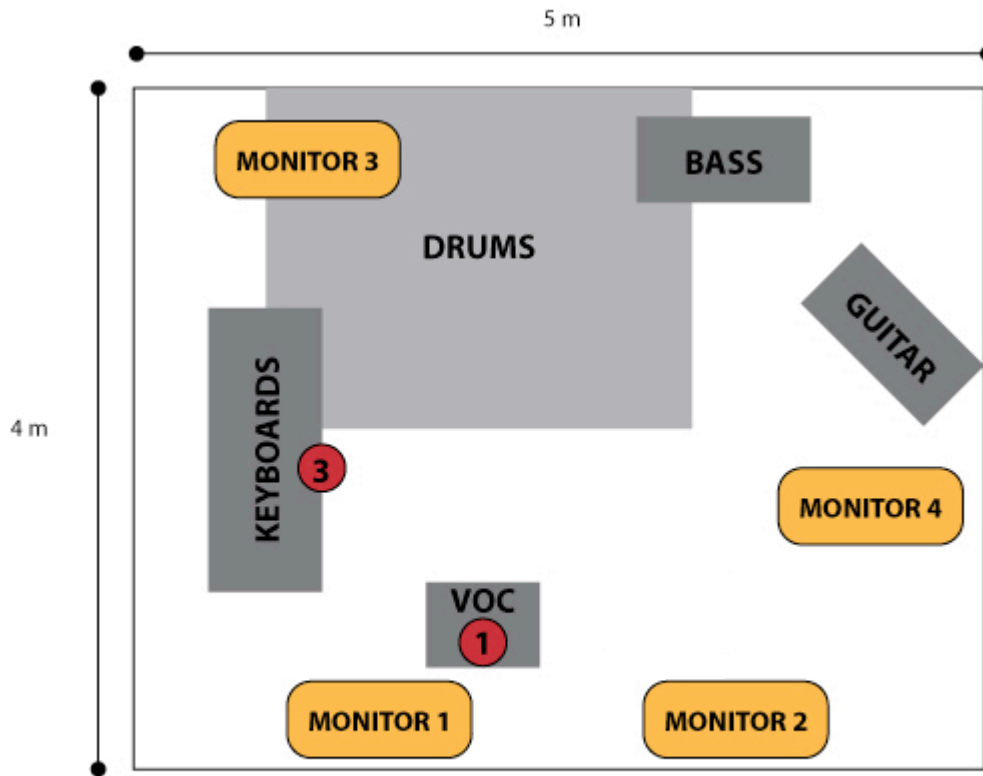

NO ILLUSIONS

Mics Vocals

#	Assign	Musician	Connection	Equipment
1	Bass Drum	Dany	XLR	Audix D6
2	Snare	Dany	XLR	Shure SM57
3	Overhead L	Dany	XLR	Beyerdynamic Opus53
4	Overhead R	Dany	XLR	Beyerdynamic Opus53
5	Bass	Demian	Jack / XLR DI	Direct Out Zoom DI
6	Guitar	Diego	Jack / XLR DI	Line6 POD Direct Out
7	Keys Motif L	Claudia	Jack / XLR DI	Yamaha Motif ES 8
8	Keys Motif R	Claudia	Jack / XLR DI	Yamaha Motif ES 8
9	Keys Triton L	Claudia	Jack / XLR DI	Korg Triton L
10	Keys Triton R	Claudia	Jack / XLR DI	Korg Triton R
11	Keys Micro Korg	Claudia	Jack / XLR DI	MicroKorg Mono Out
12	Vocals 1 (Lead)	Meryl	XLR	Shure SM58
13	Vocals 2 (Backing)	Claudia	XLR	Shure SM58

AUX / Monitors

#	Assign	Musician	Connection
1	Monitor 1 (floor)	Vocs/Keys	XLR / Jack
2	Monitor 2 (floor)	Vocals	XLR / Jack
3	Monitor 3 (floor)	Drums	XLR / Jack
4	Monitor 4 (floor)	Guitar	XLR / Jack
5	In-Ear Stereo L (optional)	Keys	XLR
6	In-Ear Stereo R (optional)	Keys	XLR